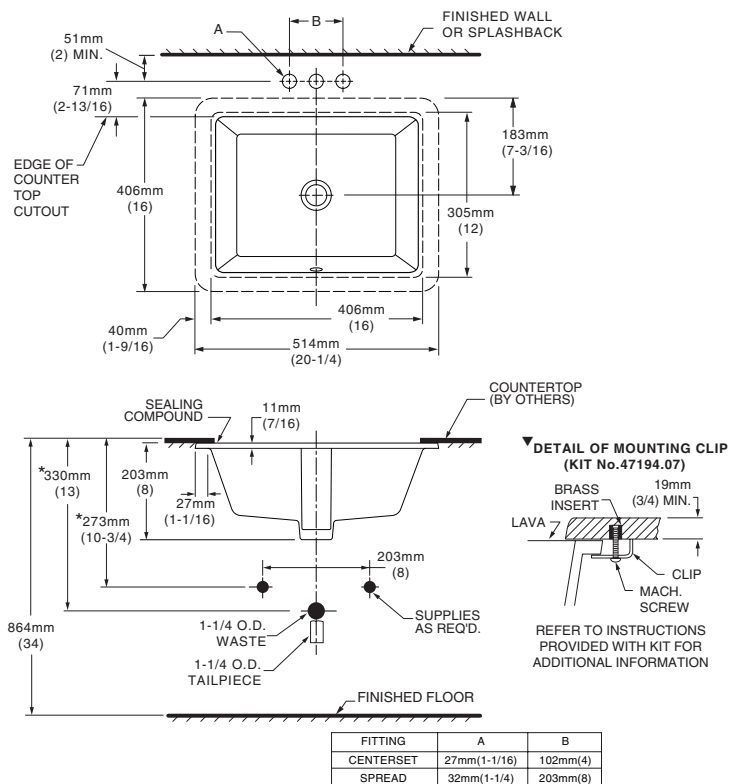

RATTAN UNDERCOUNTER SINK

- Made from vitreous china
- Unglazed rim
- Front overflow
- Luxurious style designed for solid surface counters
- Features delicate basketweave pattern designed into an undercounter lavatory, creating an intriguing complexity.
- 16" x 12" Rectangle Bowl
- Center drain
- Fits standard rectangle openings
- Vitreous China construction provides durability and easy cleaning
- Supplied with undercounter mounting kit and template

0615.000 Unglazed Rim
18-3/4" x 14-5/16" (467 x 364mm)

Bowl Size:

16" (406mm) wide,
12" (305mm) front to back,
6" (152mm) deep

Compliance Certifications -

Meets or Exceeds the Following Specifications:

- ASME A112.19.2M for Vitreous China Fixtures
- CAN/CSA B45 series

To Be Specified

- Color:
- Faucet*:
- Faucet Finish:
- Supplies:
- 1-1/4" Trap:

* See faucet section for additional models available

NOTES:

WE RECOMMEND USING BASIN AS A TEMPLATE TO DETERMINE PROPER CONTOUR. CUT COUNTERTOP 38MM (1-1/2") INSIDE BASIN CONTOUR.

FITTINGS NOT INCLUDED AND MUST BE ORDERED SEPARATELY.

* DIMENSIONS SHOWN FOR LOCATION OF SUPPLIED AND "P" TRAP ARE SUGGESTED.

▼ UNDERCOUNTER MOUNTING KIT SUPPLIED WITH SINK.

IMPORTANT: Dimensions of fixtures are nominal and may vary within the range of tolerances established by ANSI Standard A112.19.2. These measurements are subject to change or cancellation. No responsibility is assumed for use of superseded or voided pages.