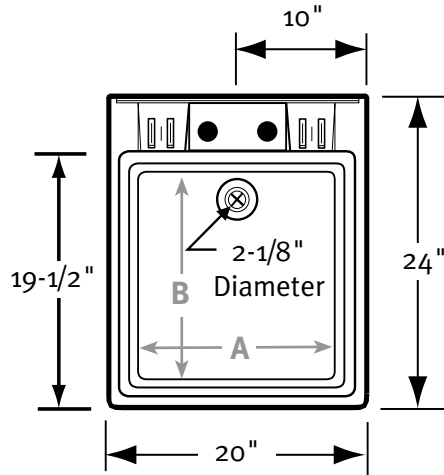

**SF-1F Floor Model**

- One set of angular steel legs (4)
- 22 gallon capacity (83L)

**SF-1W Wall Mounted Model**

- Wall bracket assembly
- 22 gallon capacity (83L)

**SF-1W Wall Mounted Model**

24" D x 20" W (610 mm x 508 mm)  
 A 19-1/8", B 19-1/2", C 12"

**SPECIFICATIONS**

**COLORS**

(See inside back cover for color sample.)

- White (010)

**SF-1F & SF-1W Structural Foam Single Laundry Tubs**

Model	Part	Dimensions	Ship Wt. Lb.	Ship UPS	Carton Dims. In.	Cu. Ft.
SF-1F Floor Model	SF10000FM	24" D x 20" W (610 mm x 508 mm)	20	UPS	25 x 22 x 17	5.43
SF-1W Wall Model w/Hanger	SF10000WM	24" D x 20" W (610 mm x 508 mm)	21	UPS	25 x 22 x 17	5.43
SF-1F-6PK Floor Model	SF1000006	24" D x 20" W (610 mm x 508 mm)	82	—	46 x 26 x 22	15.23
SF-1W-6PK Wall Model	SF1000006	24" D x 20" W (610 mm x 508 mm)	82	—	46 x 26 x 22	15.23
SF-1-48PK Wall or Floor Model	SF1000048	24" D x 20" W (610 mm x 508 mm)	1182	—	SKID PACK	—

SF-1F Includes: One single tub, one set of angular steel legs (4) with hardware and complete installation instructions.

SF-1W Includes: One single tub, wall bracket assembly with hardware and complete installation instructions.