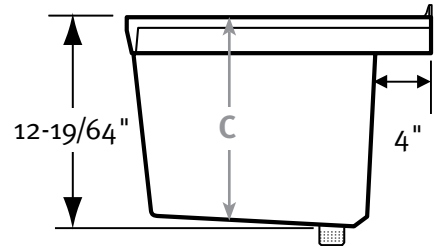

**SF-1F Floor Model**

- One set of angular steel legs (4)
- 22 gallon capacity (83L)

**SF-1W Wall Mounted Model**

- Wall bracket assembly
- 22 gallon capacity (83L)

**SF-1W Wall Mounted Model**

24" D x 20" W (610 mm x 508 mm)  
 A 19-1/8", B 19-1/2", C 12"

**SPECIFICATIONS**

**COLORS**

(See inside back cover for color sample.)

- White (010)

**SF-1F & SF-1W Structural Foam Single Laundry Tubs**

Model	Part	Dimensions	Ship Wt. Lb.	Ship UPS	Carton Dims. In.	Cu. Ft.
SF-1F Floor Model	SF10000FM	24" D x 20" W (610 mm x 508 mm)	20	UPS	25 x 22 x 17	5.43
SF-1W Wall Model w/Hanger	SF10000WM	24" D x 20" W (610 mm x 508 mm)	21	UPS	25 x 22 x 17	5.43
SF-1F-6PK Floor Model	SF1000006	24" D x 20" W (610 mm x 508 mm)	82	—	46 x 26 x 22	15.23
SF-1W-6PK Wall Model	SF1000006	24" D x 20" W (610 mm x 508 mm)	82	—	46 x 26 x 22	15.23
SF-1-48PK Wall or Floor Model	SF1000048	24" D x 20" W (610 mm x 508 mm)	1182	—	SKID PACK	—

SF-1F Includes: One single tub, one set of angular steel legs (4) with hardware and complete installation instructions.

SF-1W Includes: One single tub, wall bracket assembly with hardware and complete installation instructions.