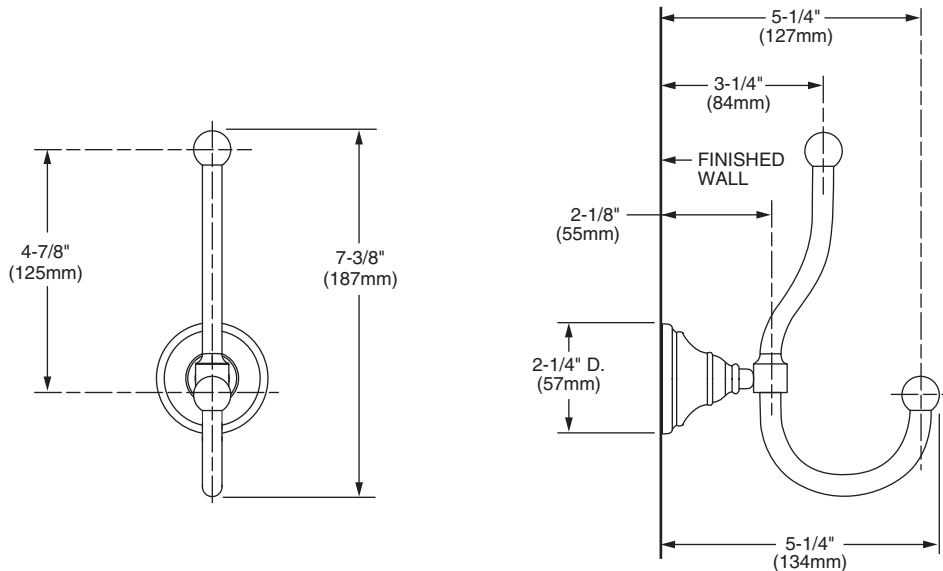

**Features:**

- Solid Brass Construction
- Concealed Mounting
- Bottom Hook Pivots

	Product Number
Robe Hook	042/010

Available Finishes:	Finish Code
Polished Chrome	100
Old Bronze	105
Brushed Nickel	144
Platinum Nickel	150
Antique Nickel	444

**IMPORTANT:** These measurements are subject to change or cancellation. No responsibility is assumed for use of superseded or voided pages.