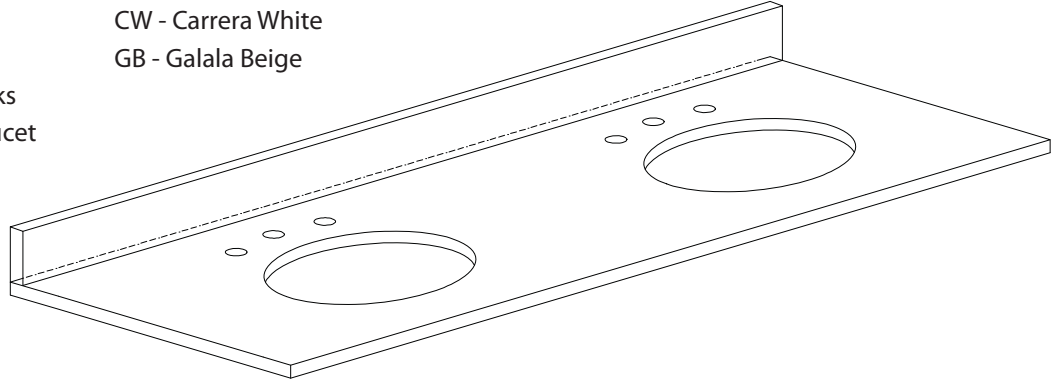

Avanity

SUT61BK / SUT61CW / SUT61GB

Features

- BK - Natural black granite
- CW - Natural Carrera White marble
- GB - Natural Galala Beige marble
- Top cutout for dual undermount sinks
- Top pre-drilled for 8" widespread faucet
- 4" backsplash included

Colors / Finishes

- BK - Black
- CW - Carrera White
- GB - Galala Beige

Nominal Dimension

- 61W x 22D x 0.75H inches
- 1550 x 560 x 18 mm

Components

Drain	CUM18WT	CUM18LN	
Vanity	MERLOT-V60-ES	MADISON-V60-LE	MADISON-V60-TO

Product Diagrams

Side