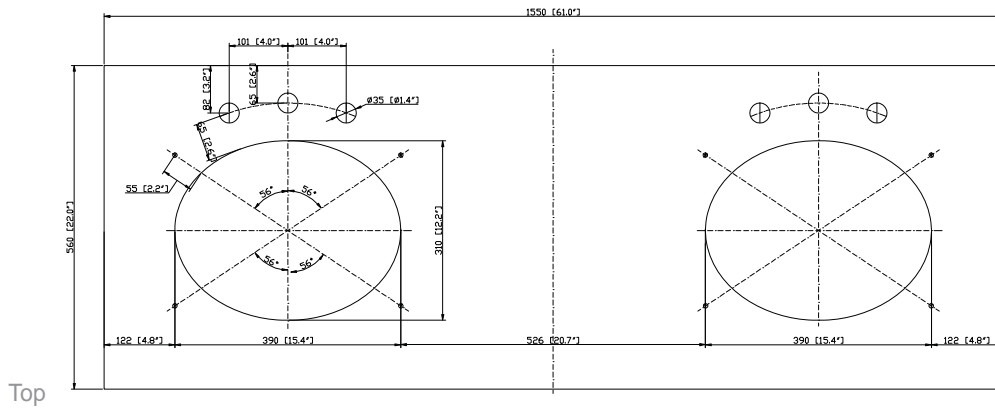

Colors / Finishes

- BK - Black
- CW - Carrera White
- GB - Galala Beige

Nominal Dimension

- 61W x 22D x 0.75H inches
- 1550 x 560 x 18 mm

Components

Drain	CUM18WT	CUM18LN	
Vanity	MERLOT-V60-ES	MADISON-V60-LE	MADISON-V60-TO

Product Diagrams

Side