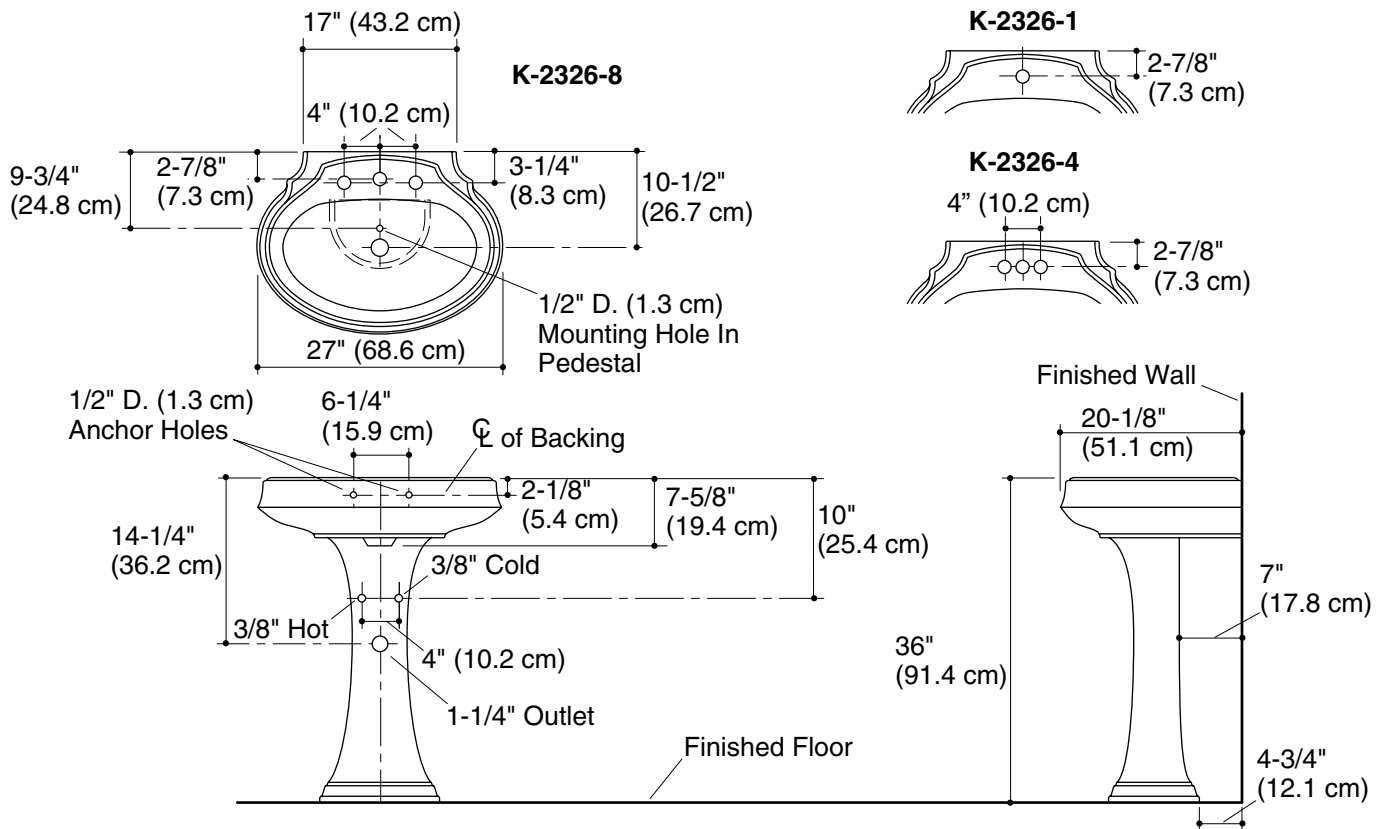

LEIGHTON™

Technical Information

Fixture*:	basin area	water depth
Lavatory	21-1/2" (54.6 cm) x 12-1/4" (31.1 cm)	4-1/8" (10 cm)
Drain hole	1-3/4" (4.4 cm) D.	
* Approximate measurements for comparison only.		

Holes	K-2326-8	K-2326-4	K-2326-1
Spout	1-3/8" (3.5 cm) D.	1-1/4" (3.2 cm) D.	1-3/8" (3.5 cm) D.
Faucet	1-3/8" (3.5 cm) D.	1-1/4" (3.2 cm) D.	

Included Components:	
Lavatory basin, 8" (20.3 cm) centers	K-2327-8
Lavatory basin, 4" (10.2 cm) centers	K-2327-4
Lavatory basin, single-hole	K-2327-1
Pedestal	K-2328

Rubber pads	63069
Accessory pack	1023546

Optional Components:	
Hollow wall pedestal lavatory mounting kit	1041816

Installation Notes

Install this product according to the installation guide.

Product Diagram